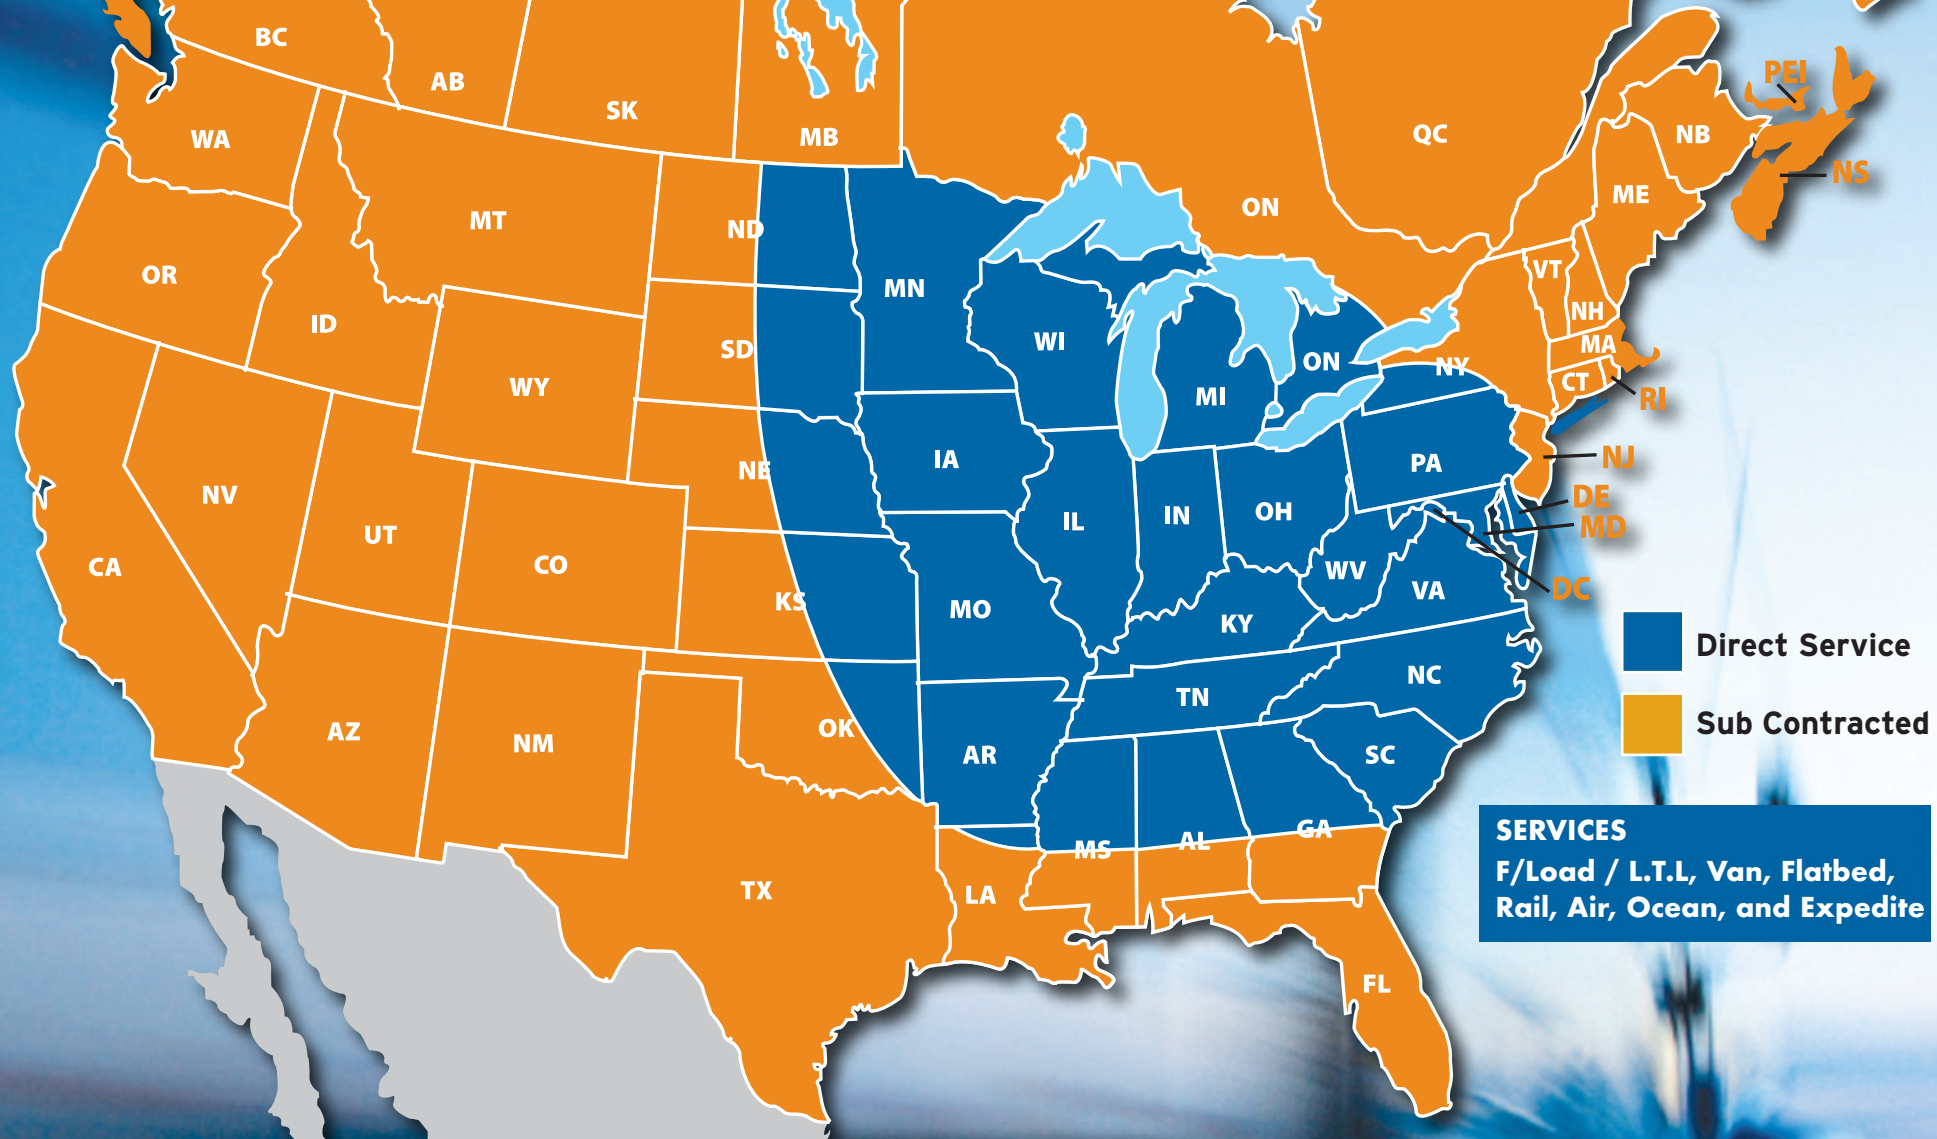

**TRANSPORTATION
SOLUTIONS**

US TRANSIT DAYS

- 1-2 Days - NY, CT, MA, ME, NH, RI, NJ, DE, MI, OH, PA, IN, MD, DC, VT
- 2-3 Days - IL, WI, IA, ME, TN, KY, SC, NC, VA, WV, MI North
- 3-4 Days - ND, SD, NE, KS, AR, MS, LA, AL, GA, OK, FL, TX, AZ, CO, WY, MT
- 5-7 Days - NV, CA, ID, WA, OR

CANADIAN TRANSIT DAYS

- 2-3 Days - Southern ON, QC
- 4-7 Days - Northern ON, AB, BC, SK, MB
- 4-10 Days - NS, NB, PEI

C-TPAT, FAST, PIP, CSA, approved

www.contractexpress.ca