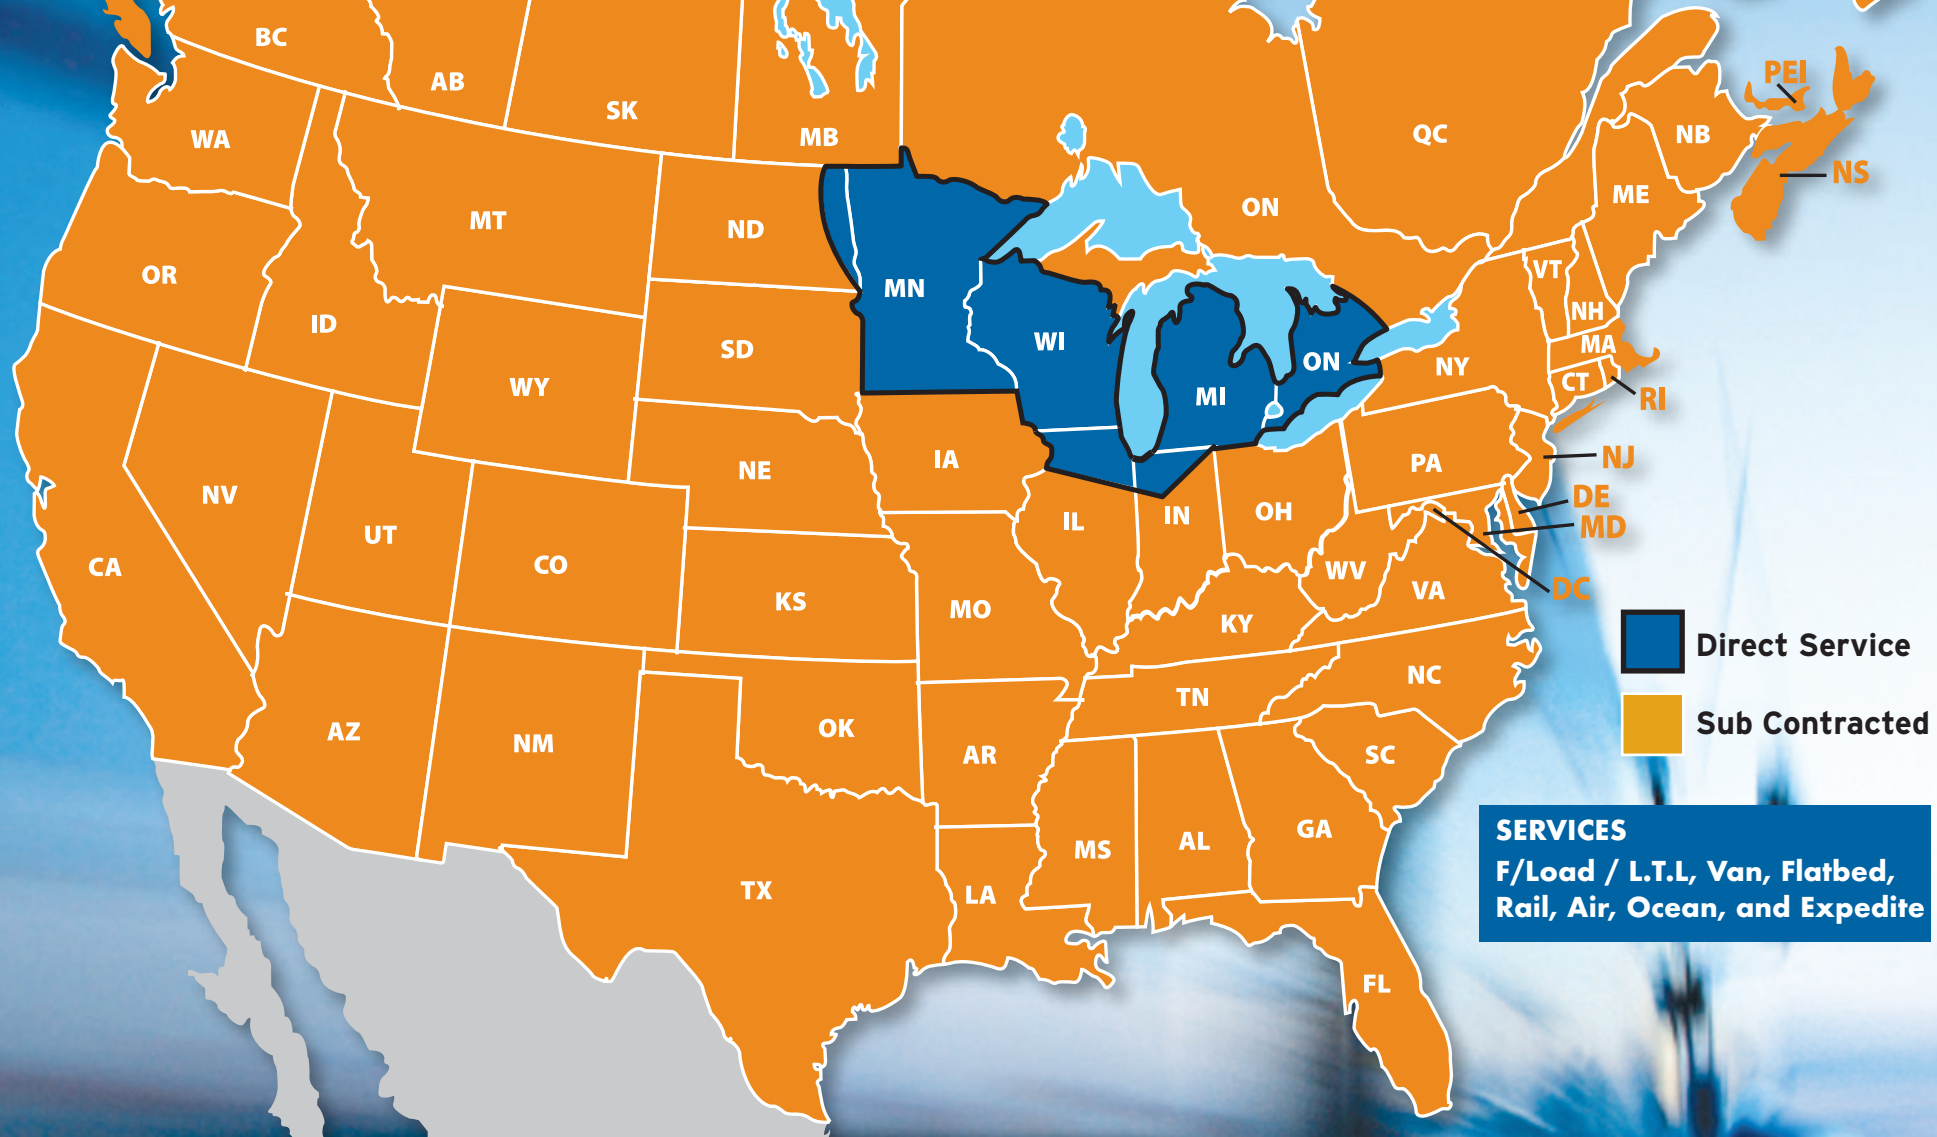

**TRANSPORTATION
SOLUTIONS**

US TRANSIT DAYS

1-2 Days - NY, CT, MA, ME, NH, RI, NJ, DE, MI, OH, PA, IN, MD, DC, VT

2-3 Days - IL, WI, IA, MN, TN, KY, SC, NC, VA, WV, MI North

3-4 Days - ND, SD, NE, KS, AR, MS, LA, AL, GA, OK, FL, TX, AZ, CO, WY, MT

5-7 Days - NV, CA, ID, WA, OR

CANADIAN TRANSIT DAYS

2-3 Days - Southern ON, QC

4-7 Days - Northern ON, AB, BC, SK, MB

4-10 Days - NS, NB, PEI

C-TPAT, FAST, PIP, CSA, approved

www.contractexpress.ca