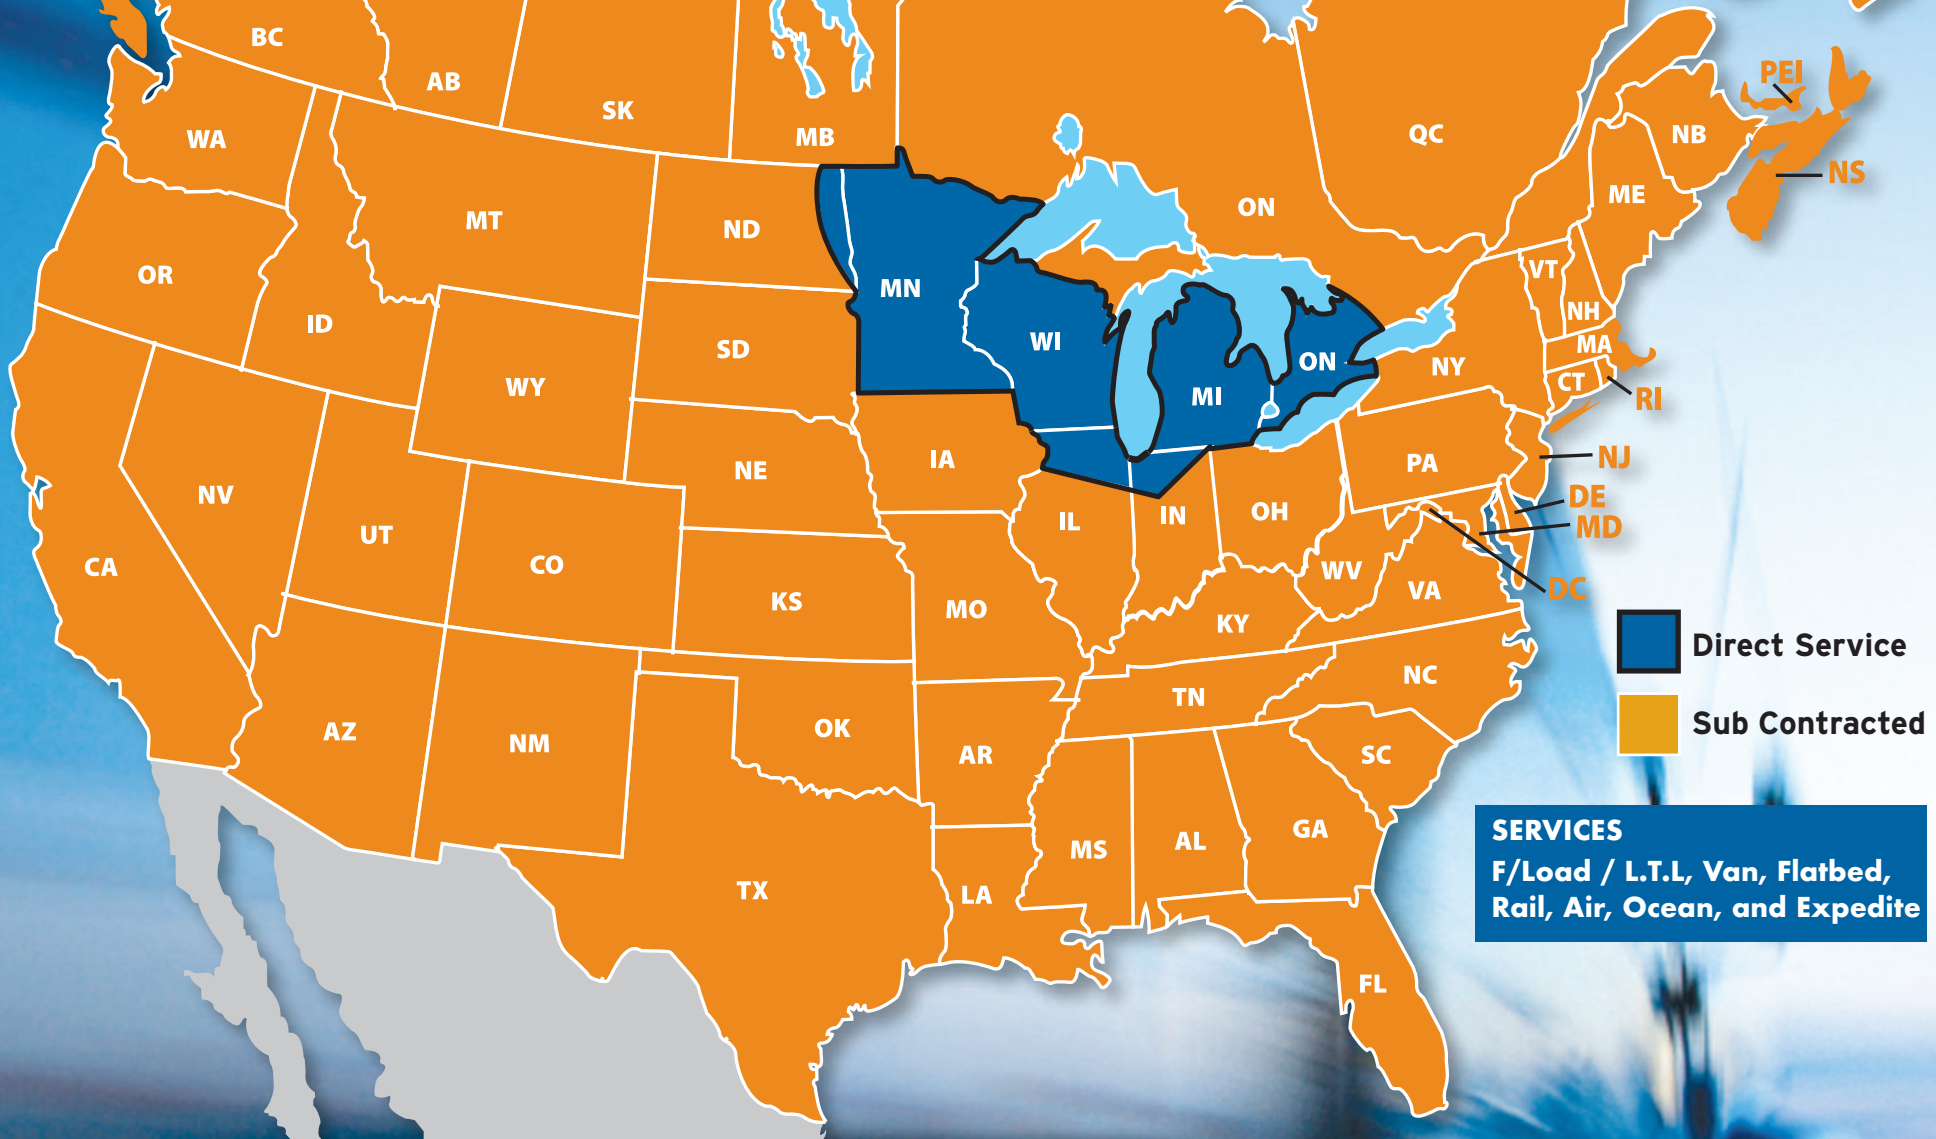

**Cormakye
Transport**
A DIVISION OF CONTRACT EXPRESS LTD.

**TRANSPORTATION
SOLUTIONS**

US TRANSIT DAYS

- 1-2 Days - NY, CT, MA, ME, NH, RI, NJ, DE, MI, OH, PA, IN, MD, DC, VT
- 2-3 Days - IL, WI, IA, ME, TN, KY, SC, NC, VA, WV, MI North
- 3-4 Days - ND, SD, NE, KS, AR, MS, LA, AL, GA, OK, FL, TX, AZ, CO, WY, MT
- 5-7 Days - NV, CA, ID, WA, OR

CANADIAN TRANSIT DAYS

- 2-3 Days - Southern ON, QC
- 4-7 Days - Northern ON, AB, BC, SK, MB
- 4-10 Days - NS, NB, PEI

C-TPAT, FAST, PIP, CSA, approved

www.contractexpress.ca